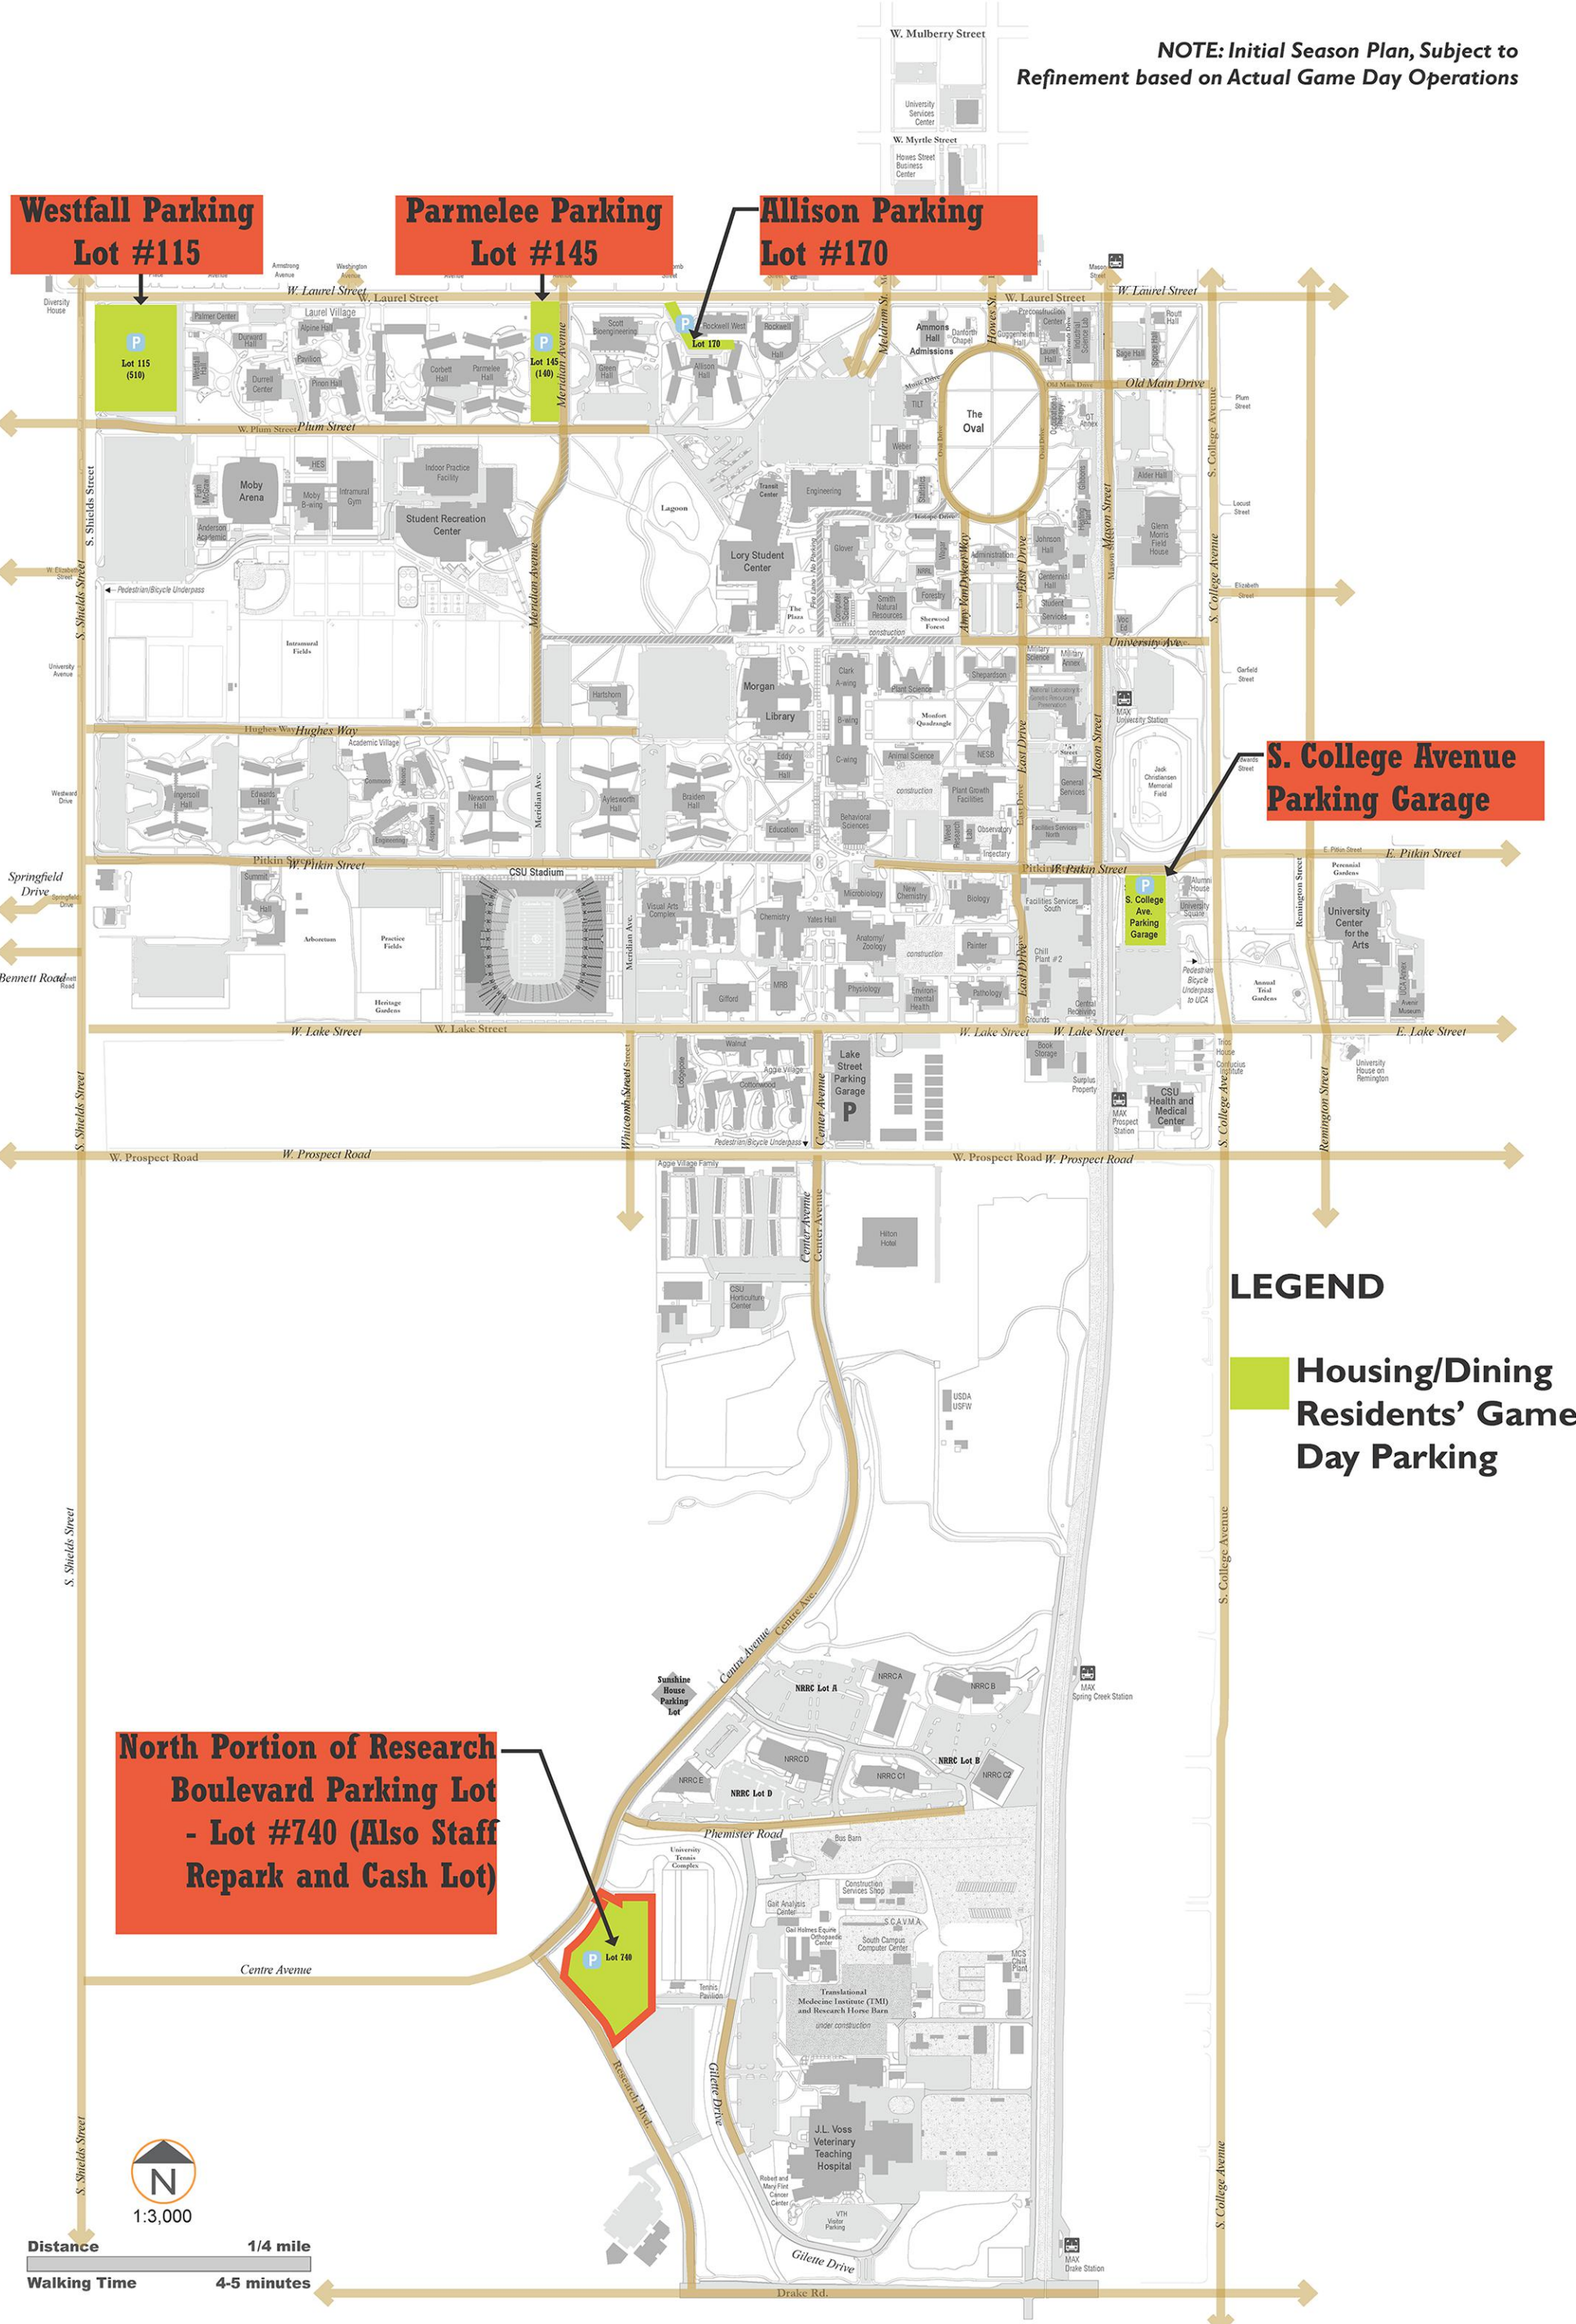

NOTE: Initial Season Plan, Subject to Refinement based on Actual Game Day Operations

**Westfall Parking
Lot #115**

**Parmelee Parking
Lot #145**

**Allison Parking
Lot #170**

**S. College Avenue
Parking Garage**

**North Portion of Research
Boulevard Parking Lot
- Lot #740 (Also Staff
Repark and Cash Lot)**

LEGEND

 **Housing/Dining
Residents' Game
Day Parking**

Distance 1/4 mile
Walking Time 4-5 minutes