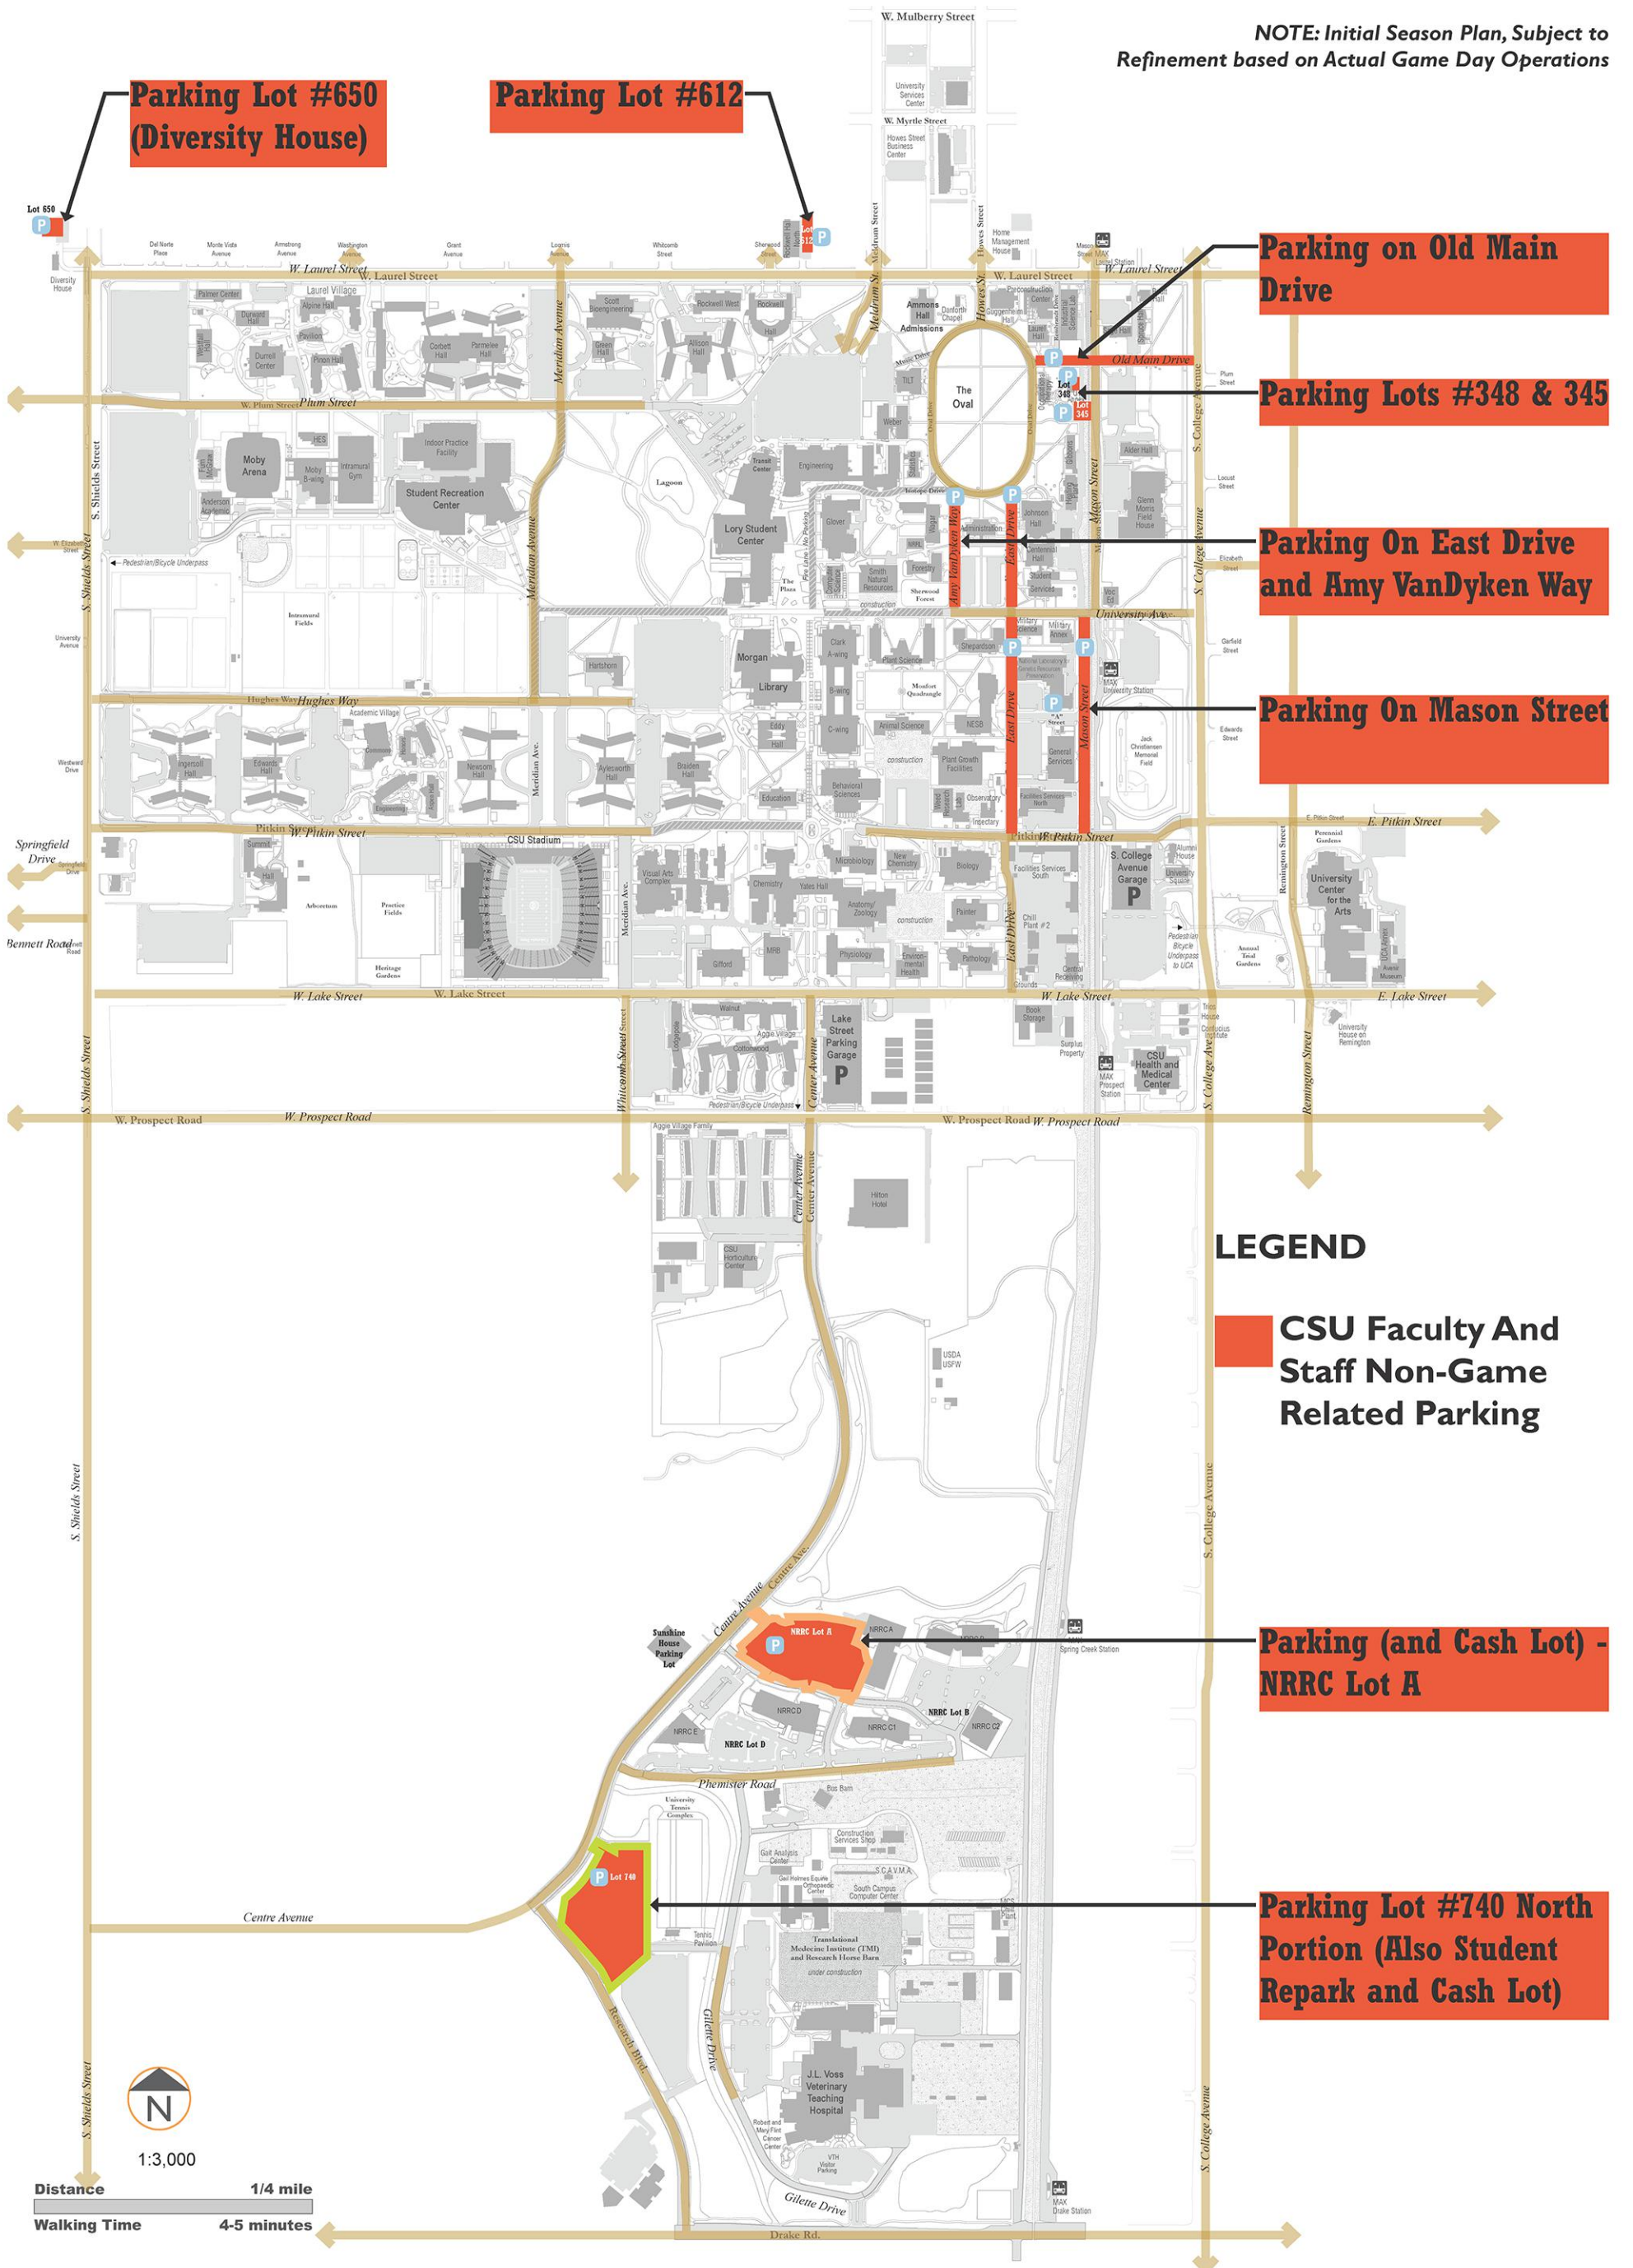

NOTE: Initial Season Plan, Subject to Refinement based on Actual Game Day Operations

**Parking Lot #650
(Diversity House)**

Parking Lot #612

Parking on Old Main Drive

Parking Lots #348 & 345

Parking on East Drive and Amy VanDyken Way

Parking on Mason Street

LEGEND

CSU Faculty And Staff Non-Game Related Parking

Parking (and Cash Lot) - NRRC Lot A

Parking Lot #740 North Portion (Also Student Repark and Cash Lot)

1:3,000

Distance 1/4 mile
Walking Time 4-5 minutes